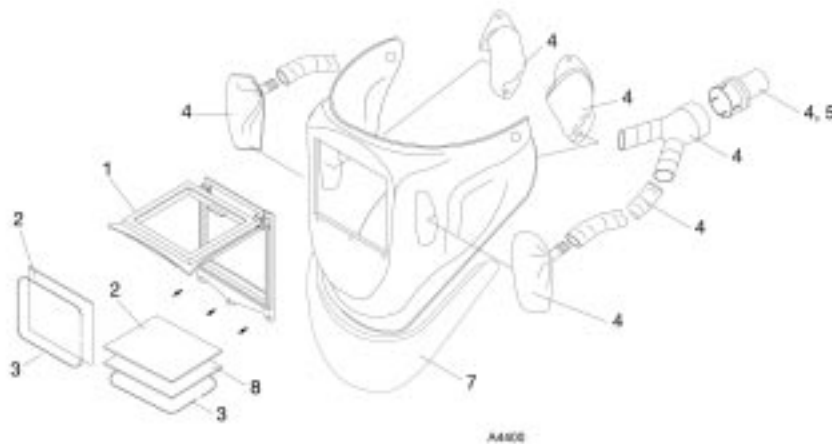

Spare parts Albatross 1000

Edition 021111

Fresh air + hard hat, 90x110

Item	Qty	Ordering no.	Denomination
Complete		0349502206	Albatross 1000 Fresh air+Hard hat, 90x110
1	1	0349501084	Flip-up frame 90x110
2	2	0160307004	Plastic glass 90x110
3	2	0000595383	Spring 90x110
4	1	0000595239	Air-hose Albatross, incl. Adapter fresh air unit
5		0349501085	Adapter freshair unit
6	1	0000595216	Air-tight seal
7	1	0000595178	Face seal Albatross incl. Bib
not in drawing	1	0000595252	Helmet adapter
8		0760031631	Welding glass, 90X110 9 DIN
8	1	0760031632	Welding glass, 90x110 10 DIN
8		0760031633	Welding glass, 90x110 11 DIN
8		0760031634	Welding glass, 90x110 12 DIN
8		0760031635	Welding glass, 90x110 13 DIN