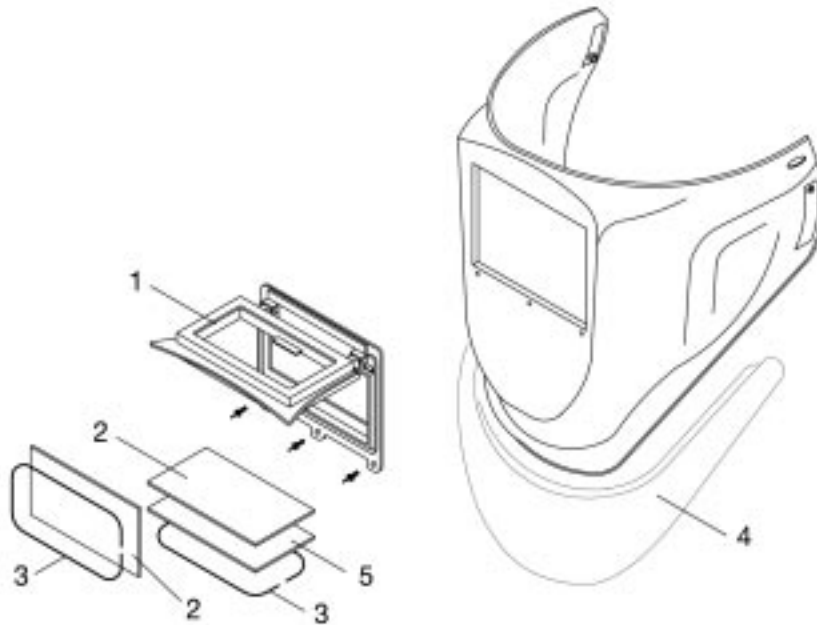

Spare parts Albatross 1000

Edition 021111

Hard hat, 60x110

Item	Qty	Ordering no.	Denomination
Complete		0000595205	Albatross 1000 Hard hat, 60x110
1	1	0000595152	Flip-up frame 60x110
2	2	0160307001	Plastic glass 60x110
3	2	0000595153	Spring 60x110
4	1	0000595193	Bib for Albatross - big
not in drawing	1	0000595252	Helmet adapter
5		0160292000	Welding glass, 60X110, 8 DIN
5		0160292001	Welding glass, 60X110 9 DIN
5	1	0160292002	Welding glass, 60X110, 10 DIN
5		0160292003	Welding glass, 60X110, 11 DIN
5		0160292004	Welding glass, 60X110 12 DIN
5		0160292005	Welding glass, 60X110 13 DIN