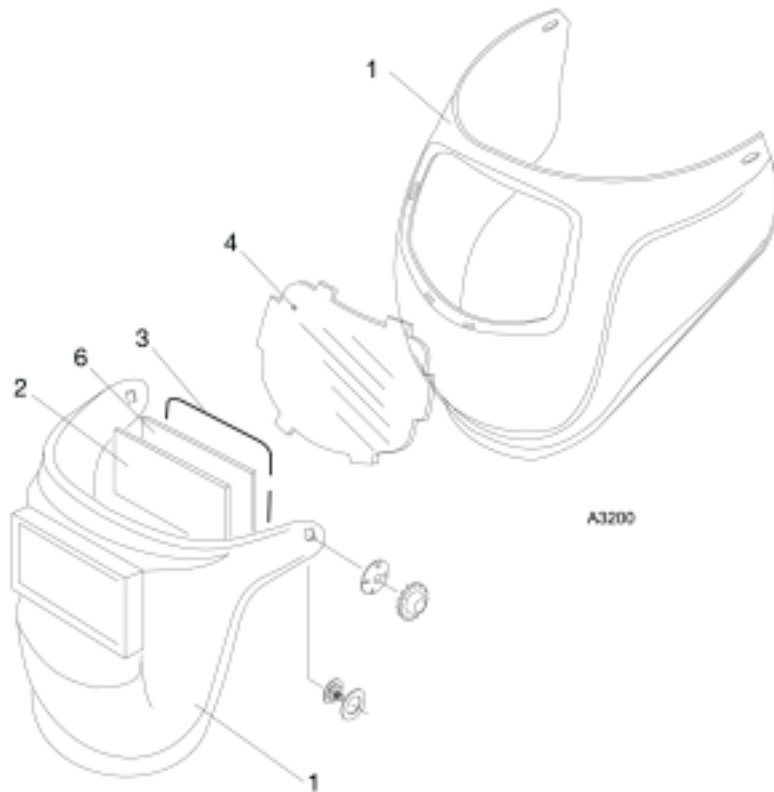

Spare parts Albatross 3000

Edition 021111

Hard hat, 60x110

Item	Qty	Ordering no.	Denomination
Complete		0349502201	Albatross 3000, Hard hat
1	1	0349501081	Visor Albatross 3000
2	1	0160307001	Plastic glass 60x110
3	1	0000595153	Spring 60x110
4	1	0349501082	Coverglass Albatross 3000
5	1	0000595193	Bib for Albatross - big
not in drawing	1	0000595252	Helmet adapter
6		0160292000	Welding glass, 60X110, 8 DIN
6		0160292001	Welding glass, 60X110 9 DIN
6	1	0160292002	Welding glass, 60X110, 10 DIN
6		0160292003	Welding glass, 60X110, 11 DIN
6		0160292004	Welding glass, 60X110 12 DIN
6		0160292005	Welding glass, 60X110 13 DIN