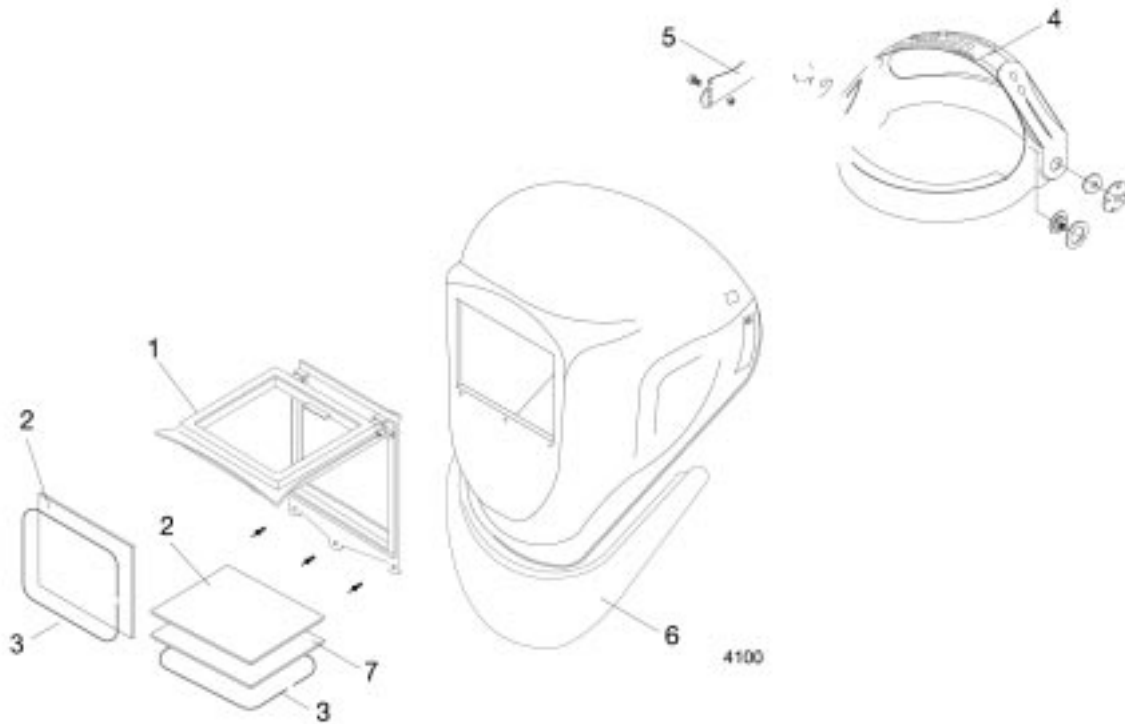

Spare parts Albatross 1000

Edition 021111

90x110

Item	Qty	Ordering no.	Denomination
Complete		0349502204	Albatross 1000, 90x110
1	1	0349501084	Flip-up frame 90x110
2	2	0160307004	Plastic glass 90x110
3	2	0000595383	Spring 90x110
4	1	0000500519	Head gear
5	1	0000500520	Spare parts for head gear
6	1	0000595193	Bib for Albatross - big
7		0760031631	Welding glass, 90X110 9 DIN
7	1	0760031632	Welding glass, 90x110 10 DIN
7		0760031633	Welding glass, 90x110 11 DIN
7		0760031634	Welding glass, 90x110 12 DIN
7		0760031635	Welding glass, 90x110 13 DIN