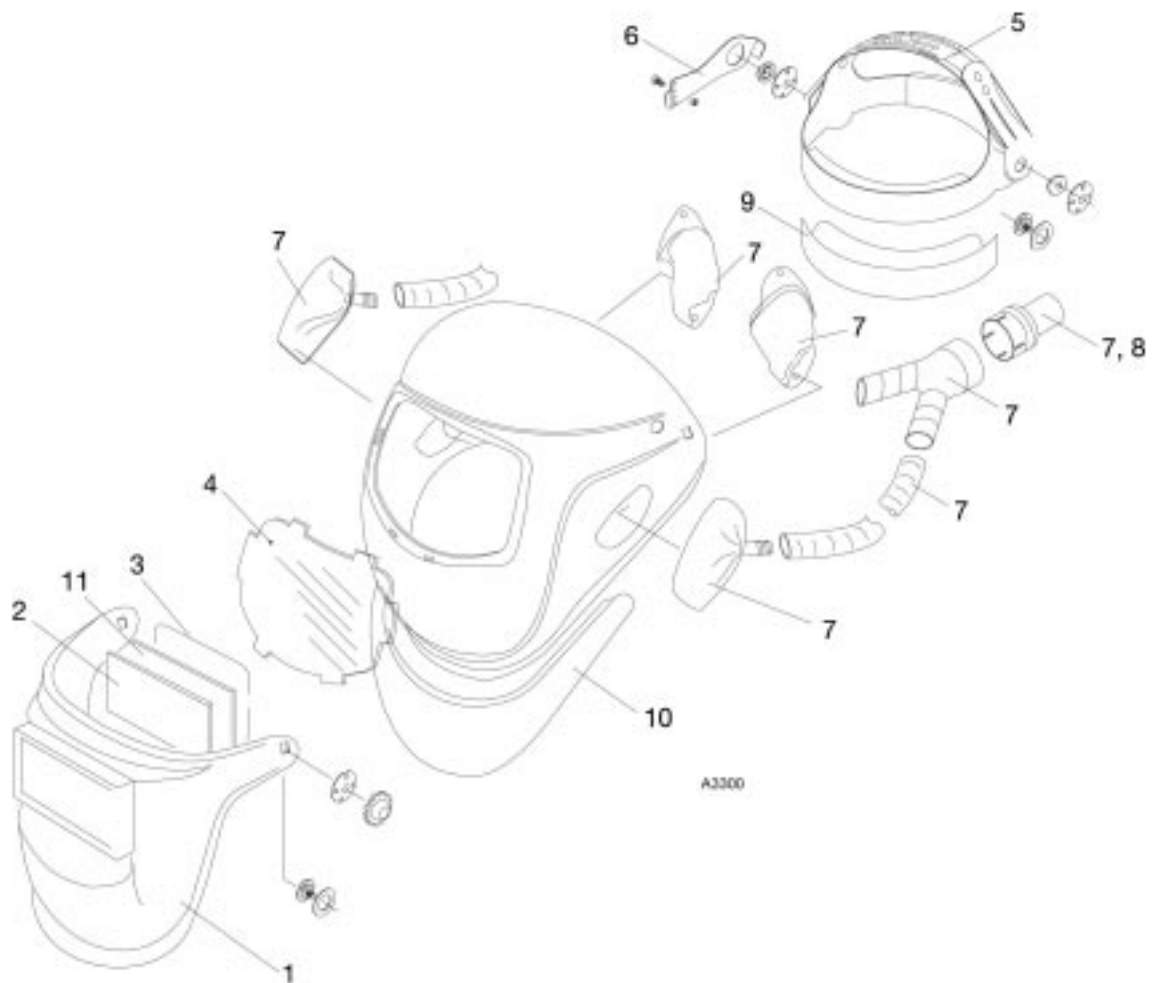

Spare parts Albatross 3000

Edition 021111

Fresh air, 60x110

Item	Qty	Ordering no.	Denomination
Complete		0349502202	Albatross 3000, Fresh air
1	1	0349501081	Visor Albatross 3000
2	1	0160307001	Plastic glass 60x110
3	1	0000595153	Spring 60x110
4	1	0349501082	Coverglass Albatross 3000
5	1	0000500519	Head gear
6	1	0000500520	Spare parts for head gear
7	1	0000595239	Air-hose Albatross, incl. Adapter fresh air unit
8		0349501085	Adapter freshair unit
9	1	0000595216	Air-tight seal
10	1	0000595178	Face seal Albatross incl. Bib
11		0160292000	Welding glass, 60X110, 8 DIN
11		0160292001	Welding glass, 60X110 9 DIN
11	1	0160292002	Welding glass, 60X110, 10 DIN
11		0160292003	Welding glass, 60X110, 11 DIN
11		0160292004	Welding glass, 60X110 12 DIN
11		0160292005	Welding glass, 60X110 13 DIN