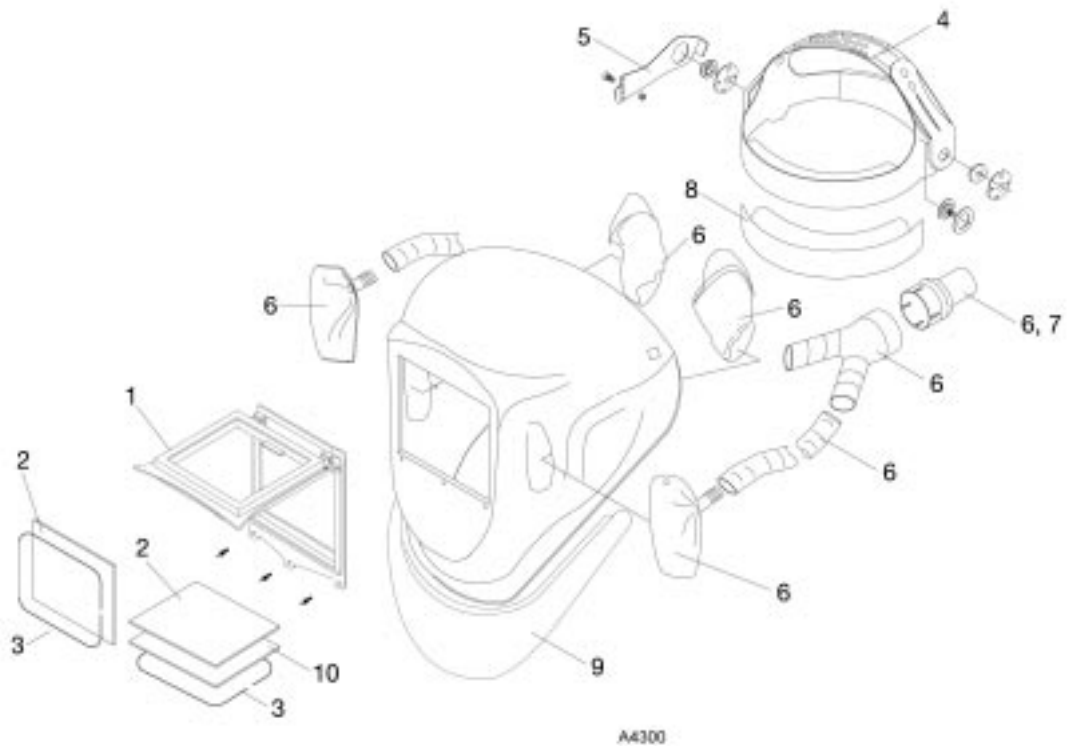

Spare parts Albatross 1000

Edition 021111

Fresh air, 90x110

Item	Qty	Ordering no.	Denomination
Complete		0349502206	Albatross 1000 Fresh air, 90x110
1	1	0349501084	Flip-up frame 90x110
2	2	0160307004	Plastic glass 90x110
3	2	0000595383	Spring 90x110
4	1	0000500519	Head gear
5	1	0000500520	Spare parts for head gear
6	1	0000595239	Air-hose Albatross, incl. Adapter fresh air unit
7		0349501085	Adapter freshair unit
8	1	0000595216	Air-tight seal
9	1	0000595178	Face seal Albatross incl. Bib
10		0760031631	Welding glass, 90X110 9 DIN
10	1	0760031632	Welding glass, 90x110 10 DIN
10		0760031633	Welding glass, 90x110 11 DIN
10		0760031634	Welding glass, 90x110 12 DIN
10		0760031635	Welding glass, 90x110 13 DIN