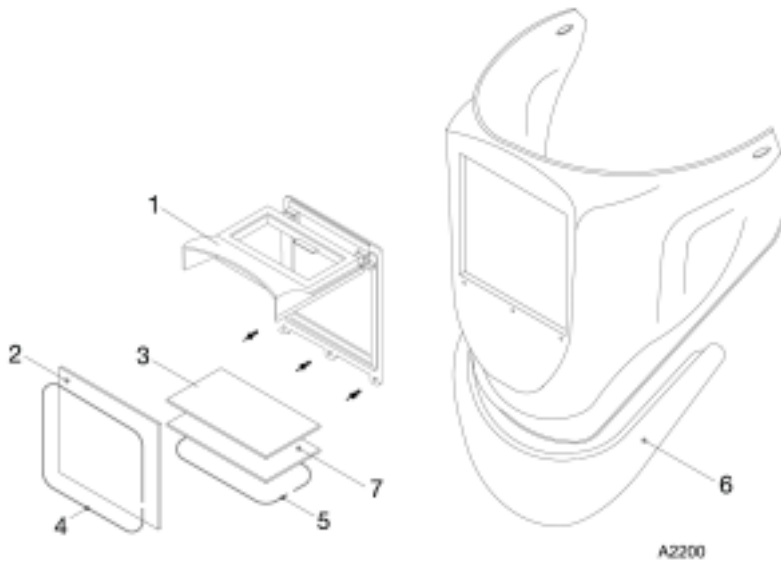

Spare parts Albatross 2000

Edition 021111

Hard hat

Item	Qty	Ordering no.	Denomination
Complete		0000595601	Albatross 2000 Hard hat
1	1	0000595384	Flip-up frame 2000
2	1	0160307005	Protecting glass 2 DIN
3	1	0160307001	Plastic glass 60x110
4	2	0000595383	Spring 90x110
5	2	0000595153	Spring 60x110
6	1	0000595193	Bib for Albatross - big
not in drawing	1	0000595252	Helmet adapter
7		0160292000	Welding glass, 60X110, 8 DIN
7	1	0160292001	Welding glass, 60X110 9 DIN
7		0160292002	Welding glass, 60X110, 10 DIN
7		0160292003	Welding glass, 60X110, 11 DIN
7		0160292004	Welding glass, 60X110 12 DIN
7		0160292005	Welding glass, 60X110 13 DIN