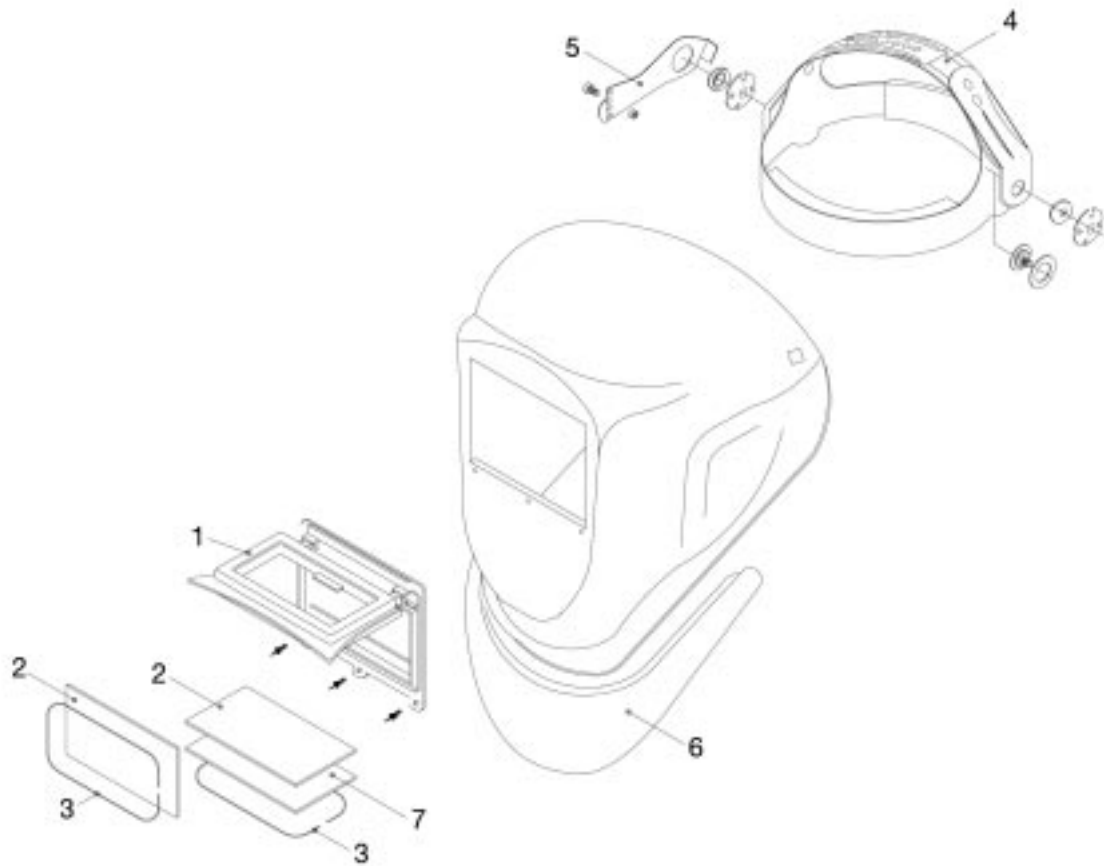

# Spare parts Albatross 1000

Edition 021111

60x110

| Item     | Qty | Ordering no. | Denomination                  |
|----------|-----|--------------|-------------------------------|
| Complete |     | 0000595200   | Albatross 1000, 60x110        |
| 1        | 1   | 0000595152   | Flip-up frame 60x110          |
| 2        | 2   | 0160307001   | Plastic glass 60x110          |
| 3        | 2   | 0000595153   | Spring 60x110                 |
| 4        | 1   | 0000500519   | Head gear                     |
| 5        | 1   | 0000500520   | Spare parts for head gear     |
| 6        | 1   | 0000595193   | Bib for Albatross - big       |
| 7        |     | 0160292000   | Welding glass, 60X110, 8 DIN  |
| 7        |     | 0160292001   | Welding glass, 60X110 9 DIN   |
| 7        | 1   | 0160292002   | Welding glass, 60X110, 10 DIN |
| 7        |     | 0160292003   | Welding glass, 60X110, 11 DIN |
| 7        |     | 0160292004   | Welding glass, 60X110 12 DIN  |
| 7        |     | 0160292005   | Welding glass, 60X110 13 DIN  |