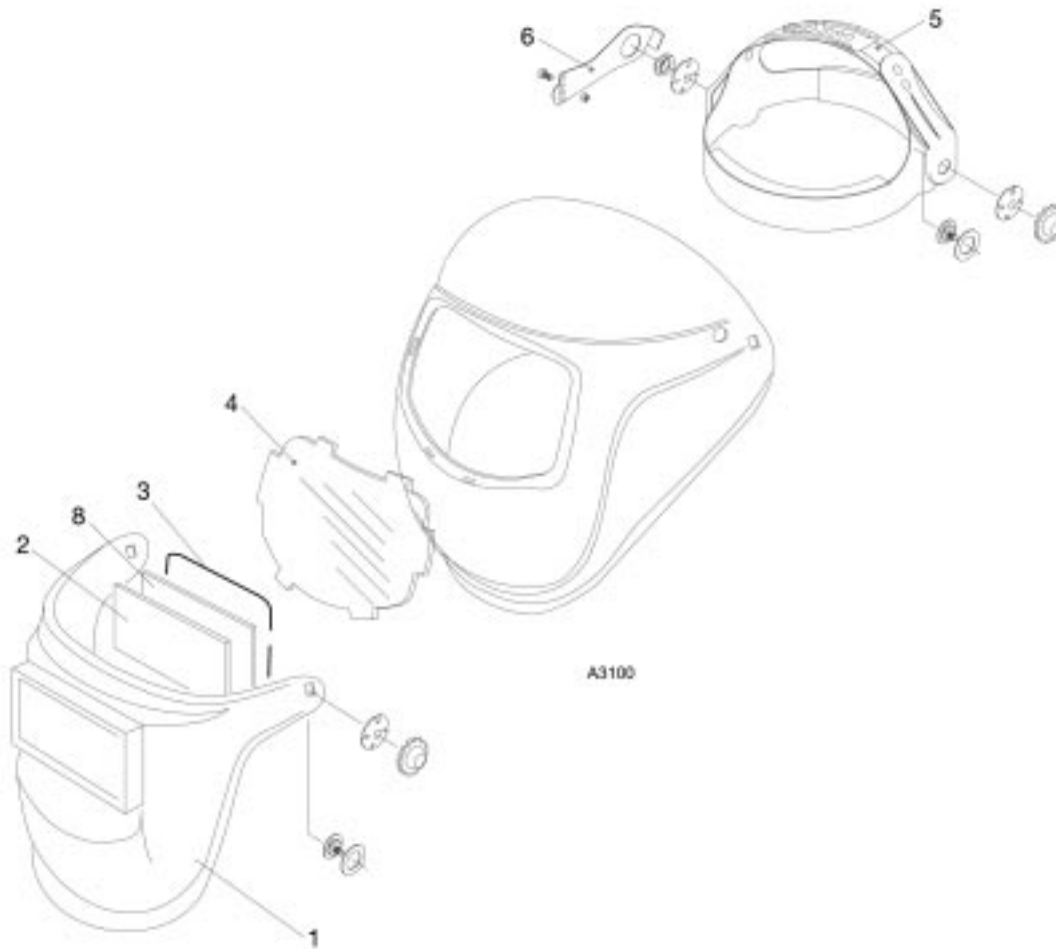

Spare parts Albatross 3000

60x110

Edition 021111

Item	Qty	Ordering no.	Denomination
Complete		0349502200	Albatross 3000
1	1	0349501081	Visor Albatross 3000
2	1	0160307001	Plastic glass 60x110
3	1	0000595153	Spring 60x110
4	1	0349501082	Coverglass Albatross 3000
5	1	0000500519	Head gear
6	1	0000500520	Spare parts for head gear
7	1	0000595193	Bib for Albatross - big
8		0160292000	Welding glass, 60X110, 8 DIN
8		0160292001	Welding glass, 60X110 9 DIN
8	1	0160292002	Welding glass, 60X110, 10 DIN
8		0160292003	Welding glass, 60X110, 11 DIN
8		0160292004	Welding glass, 60X110 12 DIN
8		0160292005	Welding glass, 60X110 13 DIN