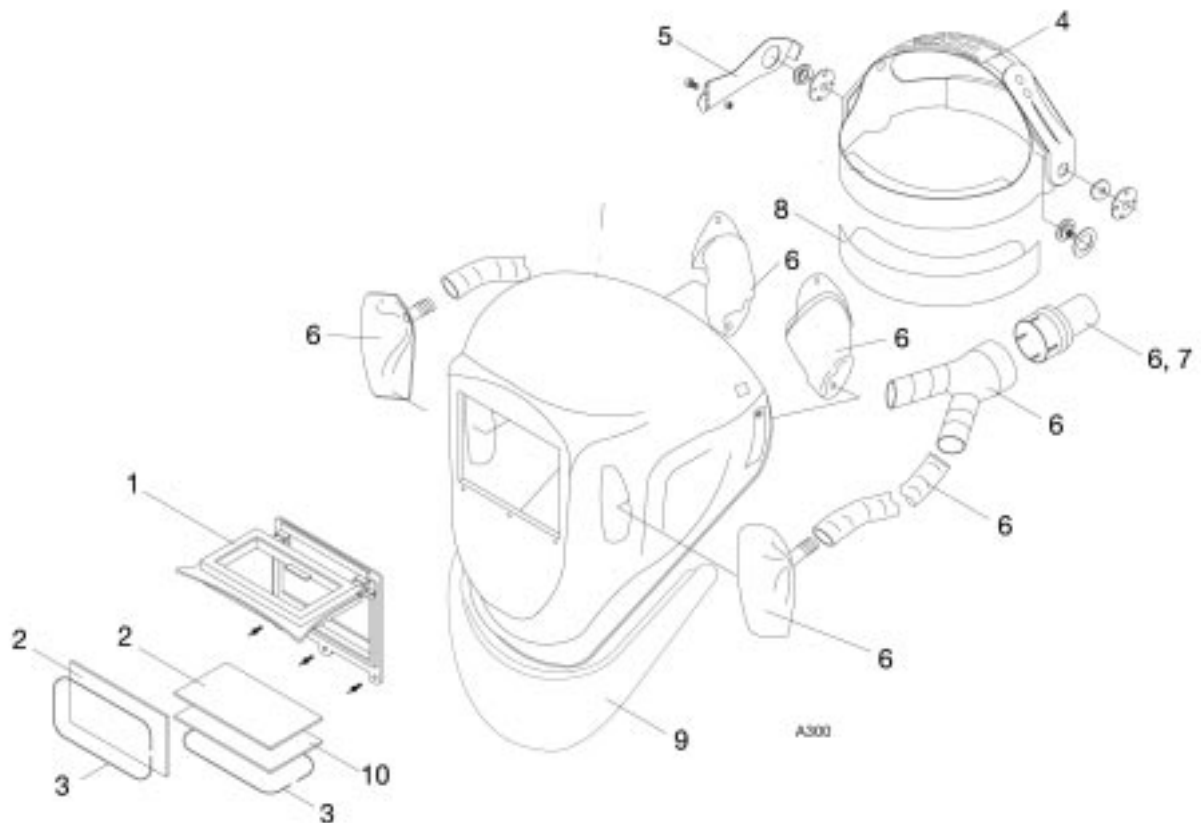

Spare parts Albatross 1000

Edition 021111

Fresh air, 60x110

Item	Qty	Ordering no.	Denomination
Complete		0000595202	Albatross 1000 Fresh air, 60x110
1	1	0000595152	Flip-up frame 60x110
2	2	0160307001	Plastic glass 60x110
3	2	0000595153	Spring 60x110
4	1	0000500519	Head gear
5	1	0000500520	Spare parts for head gear
6	1	0000595239	Air-hose Albatross, incl. Adapter fresh air unit
7		0349501085	Adapter freshair unit
8	1	0000595216	Air-tight seal
9	1	0000595178	Face seal Albatross incl. Bib
10		0160292000	Welding glass, 60X110, 8 DIN
10		0160292001	Welding glass, 60X110 9 DIN
10	1	0160292002	Welding glass, 60X110, 10 DIN
10		0160292003	Welding glass, 60X110, 11 DIN
10		0160292004	Welding glass, 60X110 12 DIN
10		0160292005	Welding glass, 60X110 13 DIN