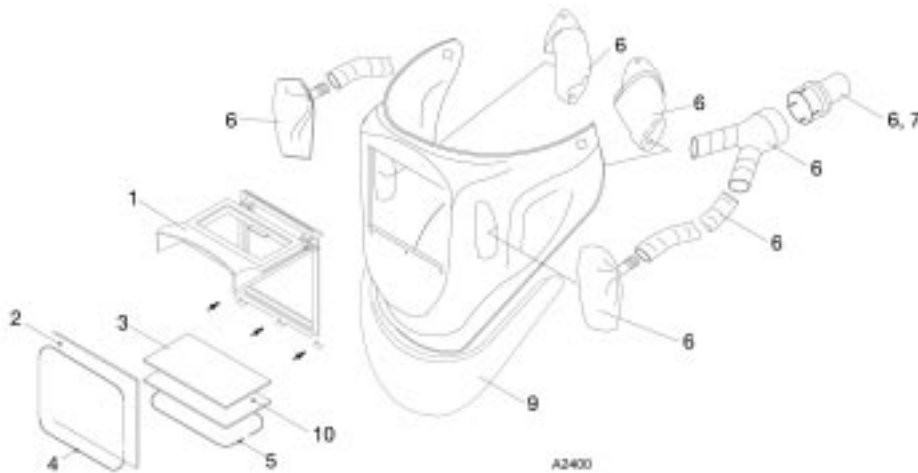

Spare parts Albatross 2000

Edition 021111

Fresh air + hard hat

Item	Qty	Ordering no.	Denomination
Complete		0000595603	Albatross 2000, Fresh air+hard hat
1	1	0000595384	Flip-up frame 2000
2	1	0160307005	Protecting glass 2 DIN
3	1	0160307001	Plastic glass 60x110
4	1	0000595383	Spring 90x110
5	1	0000595153	Spring 60x110
6	1	0000595239	Air-hose Albatross, incl. Adapter fresh air unit
7		0349501085	Adapter freshair unit
8	1	0000595216	Air-tight seal
9	1	0000595178	Face seal Albatross incl. Bib
not in drawing	1	0000595252	Helmet adapter
10		0160292000	Welding glass, 60X110, 8 DIN
10	1	0160292001	Welding glass, 60X110 9 DIN
10		0160292002	Welding glass, 60X110, 10 DIN
10		0160292003	Welding glass, 60X110, 11 DIN
10		0160292004	Welding glass, 60X110 12 DIN
10		0160292005	Welding glass, 60X110 13 DIN