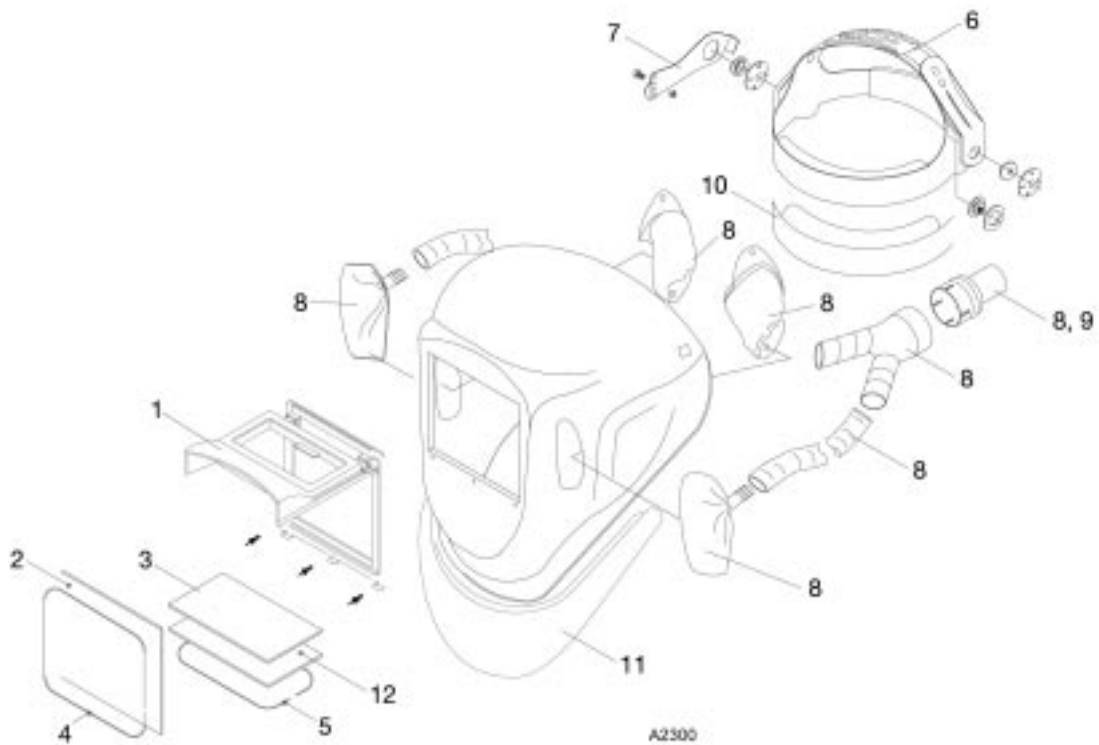

# Spare parts Albatross 2000

Edition 021111

Fresh air

| Item     | Qty | Ordering no. | Denomination                                     |
|----------|-----|--------------|--|
| Complete |     | 0000595602   | Albatross 2000, Fresh air                        |
| 1        | 1   | 0000595384   | Flip-up frame 2000                               |
| 2        | 1   | 0160307005   | Protecting glass 2 DIN                           |
| 3        | 1   | 0160307001   | Plastic glass 60x110                             |
| 4        | 1   | 0000595383   | Spring 90x110                                    |
| 5        | 1   | 0000595153   | Spring 60x110                                    |
| 6        | 1   | 0000500519   | Head gear  |
| 7        | 1   | 0000500520   | Spare parts for head gear                        |
| 8        | 1   | 0000595239   | Air-hose Albatross, incl. Adapter fresh air unit |
| 9        |     | 0349501085   | Adapter freshair unit                            |
| 10       | 1   | 0000595216   | Air-tight seal                                   |
| 11       | 1   | 0000595178   | Face seal Albatross incl. Bib                    |
| 12       |     | 0160292000   | Welding glass, 60X110, 8 DIN                     |
| 12       | 1   | 0160292001   | Welding glass, 60X110 9 DIN                      |
| 12       |     | 0160292002   | Welding glass, 60X110, 10 DIN                    |
| 12       |     | 0160292003   | Welding glass, 60X110, 11 DIN                    |
| 12       |     | 0160292004   | Welding glass, 60X110 12 DIN                     |
| 12       |     | 0160292005   | Welding glass, 60X110 13 DIN                     |