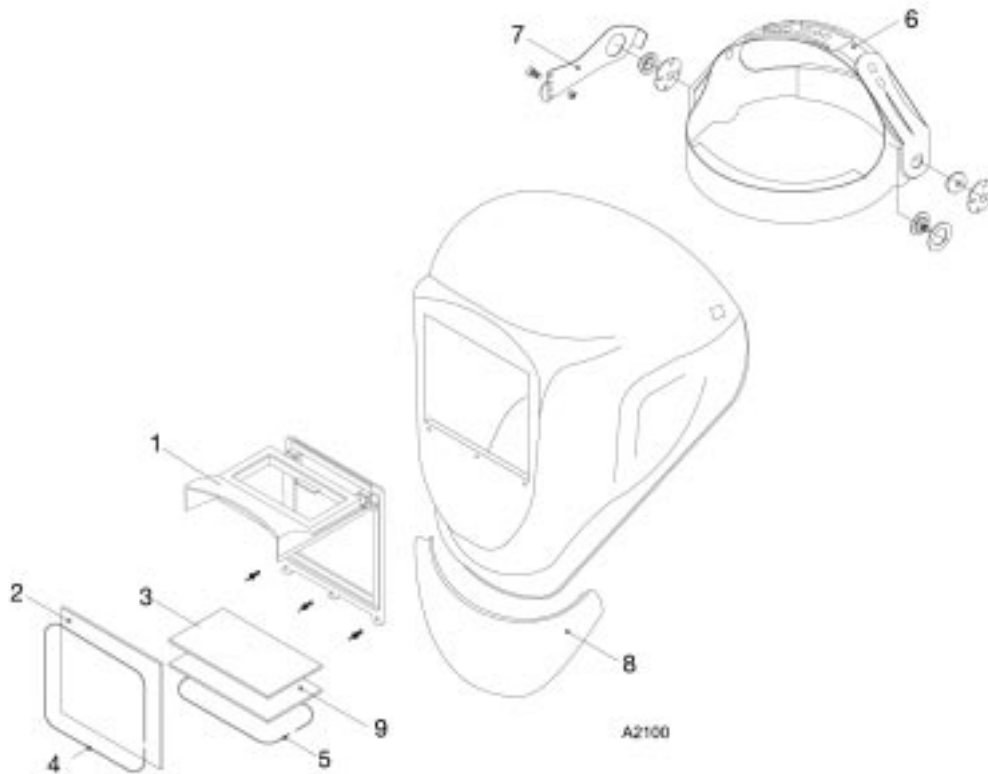

# Spare parts Albatross 1000

Edition 021111

Fresh air + hard hat, 90x110

| Item           | Qty | Ordering no. | Denomination                                     |
|----------------|-----|--------------|--|
| Complete       |     | 0349502206   | Albatross 1000 Fresh air+Hard hat, 90x110        |
| 1              | 1   | 0349501084   | Flip-up frame 90x110                             |
| 2              | 2   | 0160307004   | Plastic glass 90x110                             |
| 3              | 2   | 0000595383   | Spring 90x110                                    |
| 4              | 1   | 0000595239   | Air-hose Albatross, incl. Adapter fresh air unit |
| 5              |     | 0349501085   | Adapter freshair unit                            |
| 6              | 1   | 0000595216   | Air-tight seal                                   |
| 7              | 1   | 0000595178   | Face seal Albatross incl. Bib                    |
| not in drawing | 1   | 0000595252   | Helmet adapter                                   |
| 8              |     | 0760031631   | Welding glass, 90X110 9 DIN                      |
| 8              | 1   | 0760031632   | Welding glass, 90x110 10 DIN                     |
| 8              |     | 0760031633   | Welding glass, 90x110 11 DIN                     |
| 8              |     | 0760031634   | Welding glass, 90x110 12 DIN                     |
| 8              |     | 0760031635   | Welding glass, 90x110 13 DIN                     |