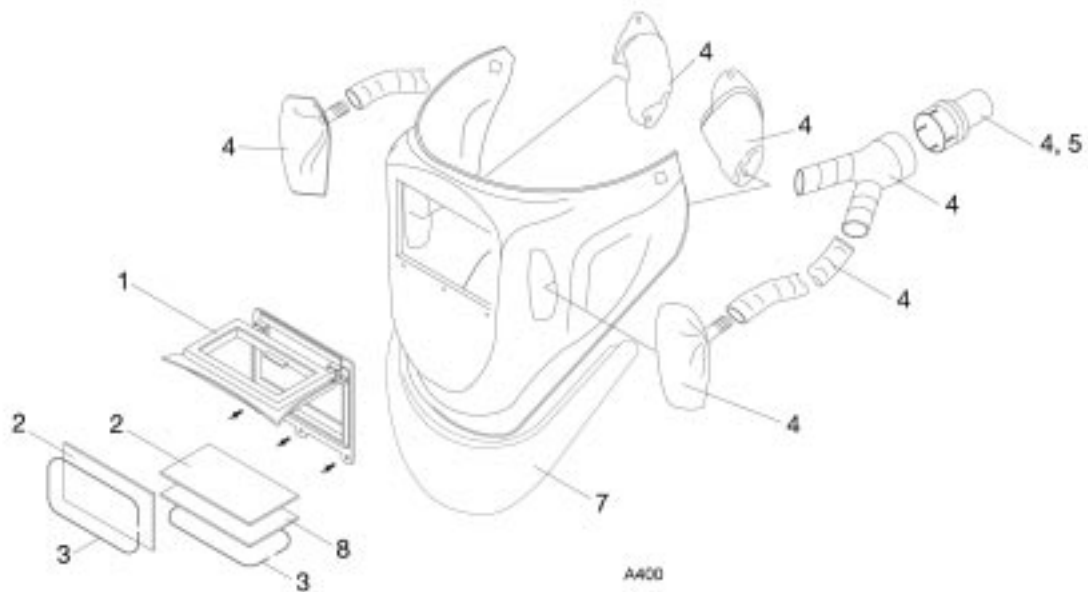

Spare parts Albatross 1000

Edition 021111

Fresh air + hard hat, 60x110

Item	Qty	Ordering no.	Denomination
Complete		0000595251	Albatross 100 Fresh air+Hard hat, 60x110
1	1	0000595152	Flip-up frame 60x110
2	2	0160307001	Plastic glass 60x110
3	2	0000595153	Spring 60x110
4	1	0000595239	Air-hose Albatross, incl. Adapter fresh air unit
5		0349501085	Adapter freshair unit
6	1	0000595216	Air-tight seal
7	1	0000595178	Face seal Albatross incl. Bib
not in drawing	1	0000595252	Helmet adapter
8		0160292000	Welding glass, 60X110, 8 DIN
8		0160292001	Welding glass, 60X110 9 DIN
8	1	0160292002	Welding glass, 60X110, 10 DIN
8		0160292003	Welding glass, 60X110, 11 DIN
8		0160292004	Welding glass, 60X110 12 DIN
8		0160292005	Welding glass, 60X110 13 DIN