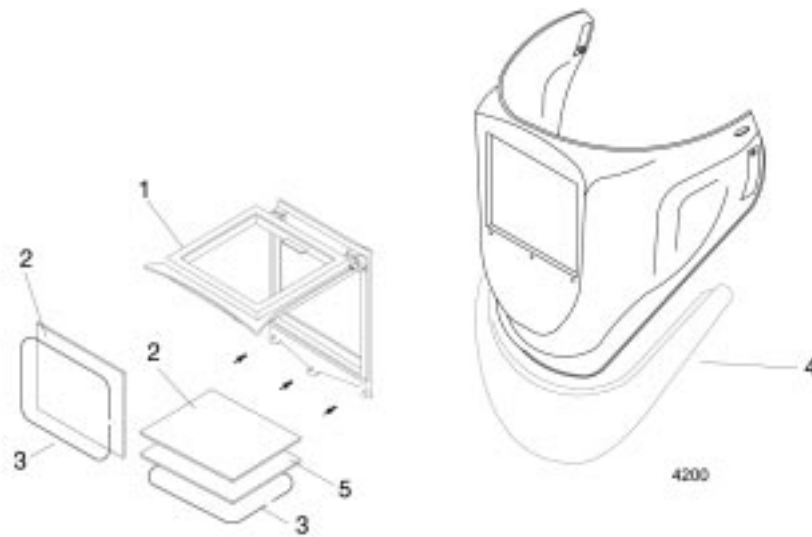

Spare parts Albatross 1000

Edition 021111

Hard hat, 90x110

Item	Qty	Ordering no.	Denomination
Complete		0349502205	Albatross 1000 Hard hat, 90x110
1	1	0349501084	Flip-up frame 90x110
2	2	0160307004	Plastic glass 90x110
3	2	0000595383	Spring 90x110
4	1	0000595193	Bib for Albatross - big
not in drawing	1	0000595252	Helmet adapter
5		0760031631	Welding glass, 90X110 9 DIN
5	1	0760031632	Welding glass, 90x110 10 DIN
5		0760031633	Welding glass, 90x110 11 DIN
5		0760031634	Welding glass, 90x110 12 DIN
5		0760031635	Welding glass, 90x110 13 DIN