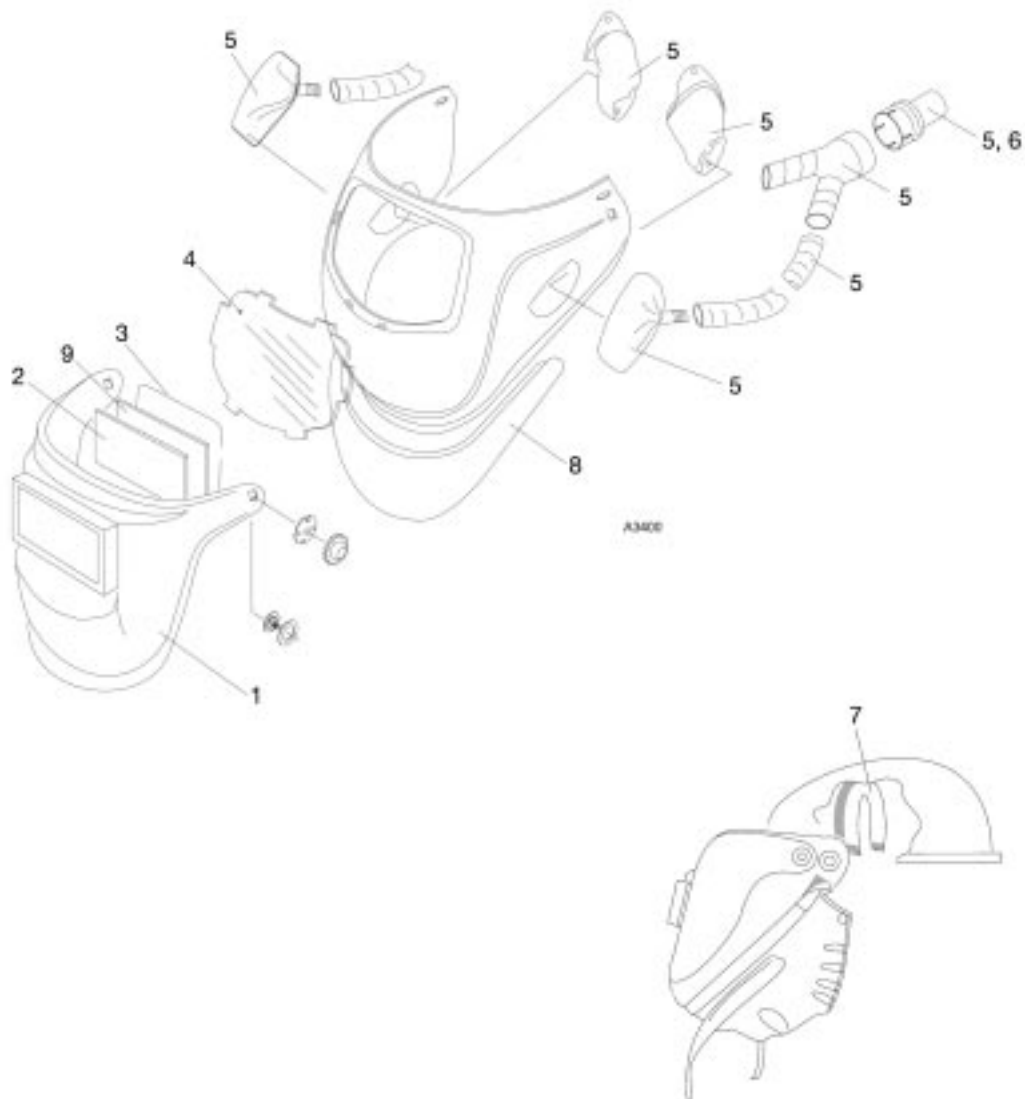

Spare parts Albatross 3000

Edition 021111

Fresh air + hard hat, 60x110

Item	Qty	Ordering no.	Denomination
Complete		0349502203	Albatross 3000, Fresh air+hard hat
1	1	0349501081	Visor Albatross 3000
2	1	0160307001	Plastic glass 60x110
3	1	0000595153	Spring 60x110
4	1	0349501082	Coverglass Albatross 3000
5	1	0000595239	Air-hose Albatross, incl. Adapter fresh air unit
6		0349501085	Adapter freshair unit
7	1	0000595216	Air-tight seal
8	1	0000595178	Face seal Albatross incl. Bib
not in drawing	1	0000595252	Helmet adapter
9		0160292000	Welding glass, 60X110, 8 DIN
9		0160292001	Welding glass, 60X110 9 DIN
9	1	0160292002	Welding glass, 60X110, 10 DIN
9		0160292003	Welding glass, 60X110, 11 DIN
9		0160292004	Welding glass, 60X110 12 DIN
9		0160292005	Welding glass, 60X110 13 DIN