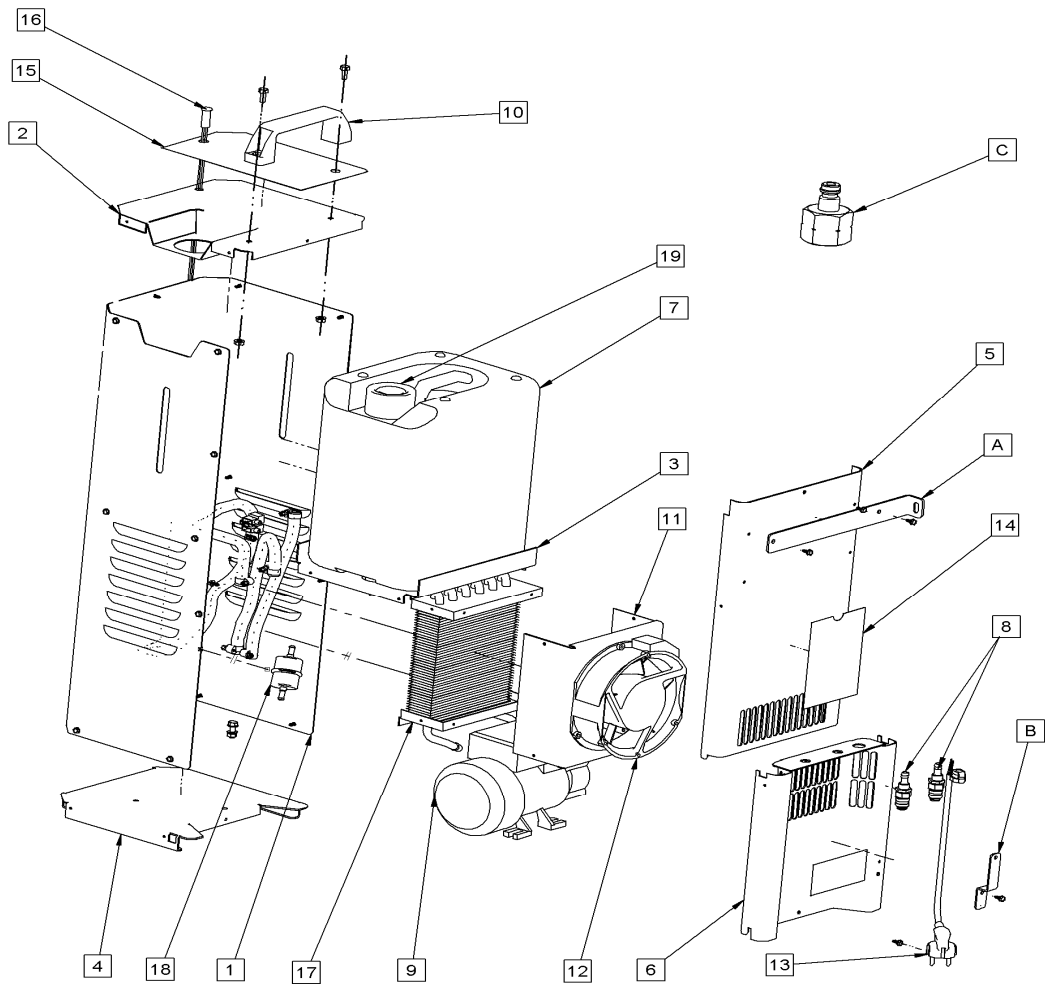

CODE 50064

ASSEMBLY PAGE NAME			Machine Assembly	Parts Delivered With Cooler	Not Illustrated Parts
CODE NO.:	K NO.:	FIGURE NO.:	A	A	-
50064	K14037-1	COOLARC-25	1	1	1

 - recommended parts

Figure A: Machine assembly

Item	Description	Part Number	QTY	1
1	CASE FRONT ASSEMBLY	R-1019-075-1/02R	1	X
2	TOP PANEL	R-3019-080-1/02R	1	X
3	COMPARTMENT PANEL ASSEMBLY	R-3019-081-1/02R	1	X
4	BASE ASSEMBLY	R-1019-073-1/08R	1	X
5	CASE BACK (upper)	R-1019-076-1/02R	1	X
6	CASE BACK (lower)	R-1019-077-1/02R	1	X
7	RESERVOIR ASSEMBLY	R-8040-147-1R	1	X
8	QUICK WATER CONNECTOR (type 21KATS09MPX)	0744-000-150R	2	X
9	PUMP OUTLET 01	0871-100-003R	1	X
10	HANDLE	1361-598-187R	1	X
11	FAN BRACKET	R-1019-074-1/33R	1	X
12	FAN	0873-100-031R	1	X
13	MAINS CABLE WITH PLUG	1125-123-003R	1	X
14	WARNING LABEL	2719-107-006R	1	X
15	COOLARC-25 LABEL	2719-107-970R	1	X
16	LAMP LS-3	0917-421-004R	1	X
17	RADIATOR	0871-100-004R	1	X
18	FILTER	1029-698-010R	1	X
19	CAP (type 50400)	1364-161-002R	1	X

Parts Delivered With Cooler

Item	Description	Part Number	QTY	1
A	MAIN BRACKET	R-1019-070-1/02R	1	X
B	WATER HOSES BRACKET	R-1019-071-1/02R	1	X
C	ADAPTOR	R-2013-040-1R	2	X

Not Illustrated Parts

Item	Description	Part Number	QTY	1
	HARNESS	R-5041-065-1R	1	X

Figure A