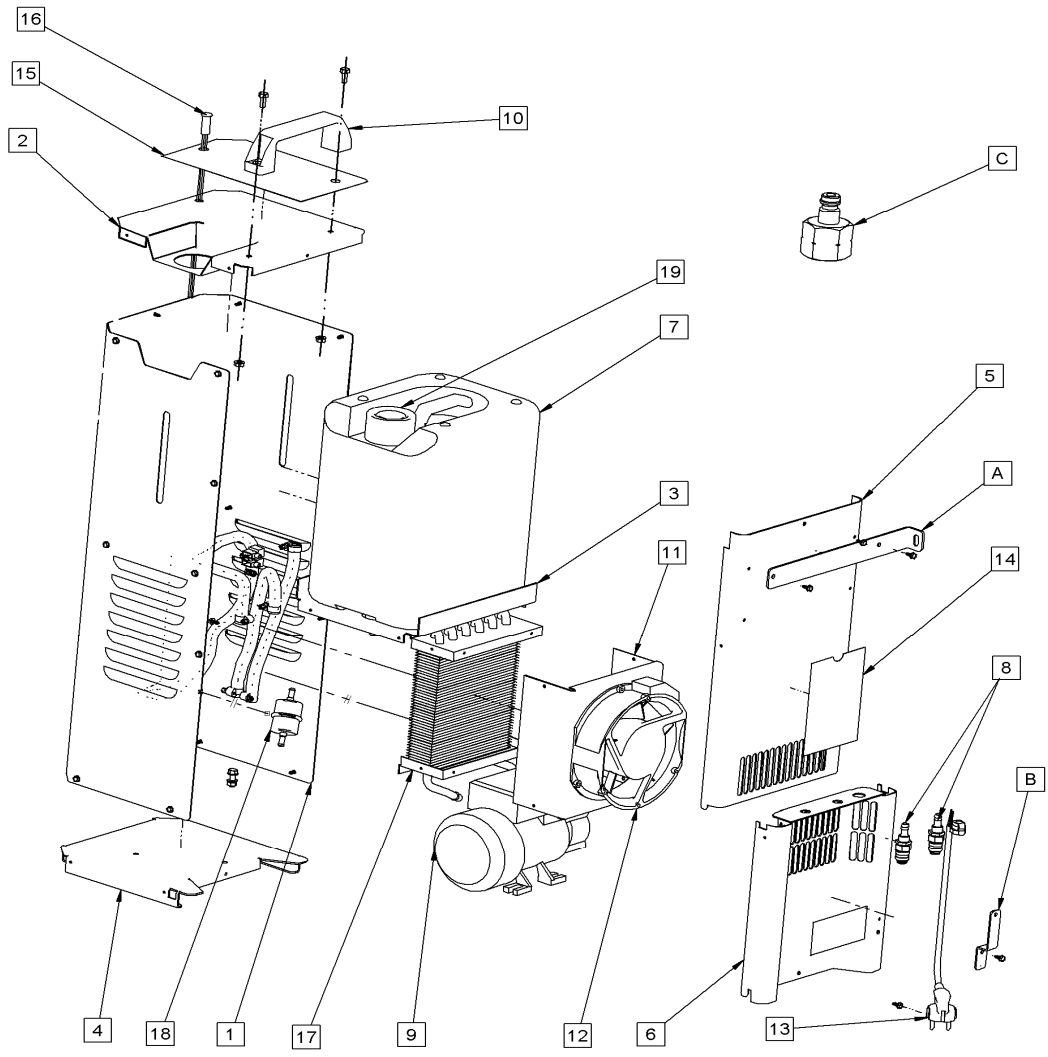

CODE 50124

ASSEMBLY PAGE NAME			Machine Assembly	Parts Delivered With Cooler	Not Illustrated Parts
CODE NO.:	K NO.:	FIGURE NO.:	A	A	-
50124	K14037-1	COOLARC-25	1	1	1

 - recommended parts

Figure A: Machine assembly

Item	Description	Part Number	QTY	1
1	CASE FRONT ASSEMBLY	R-1019-146-1/02R	1	X
2	TOP PANEL	R-3019-131-1/02R	1	X
3	COMPARTMENT PANEL ASSEMBLY	R-3019-132-1/02R	1	X
4	BASE ASSEMBLY	R-1019-073-1/08R	1	X
5	CASE BACK (upper)	R-1019-076-1/02R	1	X
6	CASE BACK (lower)	R-1019-077-1/02R	1	X
7	RESERVOIR ASSEMBLY	R-8040-206-1R	1	X
8	QUICK WATER CONNECTOR (type 21KATS09MPX)	0744-000-150R	2	X
9	PUMP OUTLET 01	0871-100-003R	1	X
10	HANDLE	1361-598-187R	1	X
11	FAN BRACKET	R-1019-074-1/33R	1	X
12	FAN	0873-100-031R	1	X
13	MAINS CABLE WITH PLUG	1125-123-003R	1	X
14	WARNING LABEL	2719-107-006R	1	X
15	COOLARC-25 LABEL	2719-107-970R	1	X
16	LAMP LS-3	0917-421-004R	1	X
17	RADIATOR	0871-100-004R	1	X
18	FILTER	1029-698-010R	1	X
19	CAP (type 50400)	1364-161-002R	1	X

Parts Delivered With Cooler

Item	Description	Part Number	QTY	1
A	MAIN BRACKET	R-1019-070-1/02R	1	X
B	WATER HOSES BRACKET	R-1019-071-1/02R	1	X
C	ADAPTOR	R-2013-040-1R	2	X
				□

Not Illustrated Parts

Item	Description	Part Number	QTY	1
	HARNESS	R-5041-065-1R	1	X