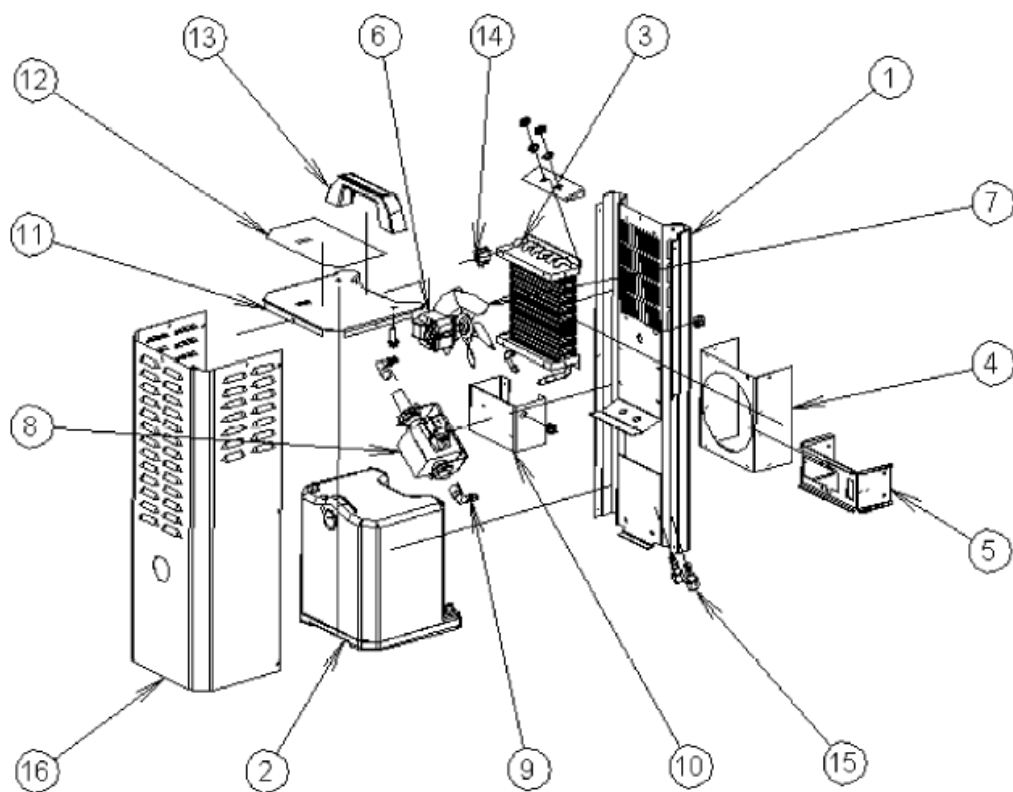

CODE 50036

ASSEMBLY PAGE NAME			Machine Assembly	Not Illustrated Parts	Parts Delivered With Cooler
CODE NO.:	K NO.:	FIGURE NO.:	A	A	A
50036	K10329	MAGNUM 10 L	1	1	1

Figure A: Machine assembly

ITEM	DESCRIPTION	PART NUMBER FR.	PART NUMBER	Q-TY	1
1	BASE	L50566	C-2722-402-1/02R	1	X
2	PLASTIC RESERVOIR INCLUDING CAP	L50665	0744-200-021R	1	X
3	RADIATOR (HEAT EXCHANGER)	M51433	0871-100-004R	1	X
4	RADIATOR BAFFLE	M51436	C-2787-099-1/02R	1	X
5	FAN BAFFLE	M51439	C-2631-422-1/02R	1	X
6	FAN MOTOR	M51432	1111-311-025R	1	X
7	FAN BLADE	S51830	1362-210-001R	1	X
8	PUMP	M51223	0871-100-008R	1	X
9	PLASTING ELBOW FITTING	T51109	1131-541-001R	2	X
10	PUMP BAFFLE	M51438	C-2631-421-1/02R	1	X
	BUSHING	T14614-2	1373-182-002R	1	X
11	COVER	M51437	C-2773-166-2/02R	1	X
	SCREW	S8025-70	0653-333-003R	2	X
12	NAMEPLATE	M51434	2719-107-007R	1	X
13	HANDLE	M15446	0744-200-019R	1	X
14	ON/OFF SWITCH	T10800-41	1115-270-006R	1	X
15	NUT	T51110	R-2010-007-1R	2	X
	BRASS FITTING	T51110	R-2010-007-2R	2	X
16	CASE FRONT	L50667	C-2722-403-1/02R	1	X

NON ILLUSTRATED PARTS

17	INPUT POWER CORD	S51831-1	1125-123-001R	1	X
18	CLAMP	T50239-1	0744-200-020R	1	X
19	HARNESS	S51832	C-7639-321-1R	1	X
20	CAPACITOR	T11577-52	1158-121-103R	1	X
21	MOV	T13640-22	1158-115-007R	1	X
22	TANK CAP		AD036-2	1	X

PATRS DELIVERED WITH COOLER

22	NUT	T15007-2	D-1319-011-1R	2	X
23	NIPPLE	T15008	D-1901-076-1R	2	X
24	MOUNTING PLATE	M51441	C-2631-424-1/02R	1	X

Figure A