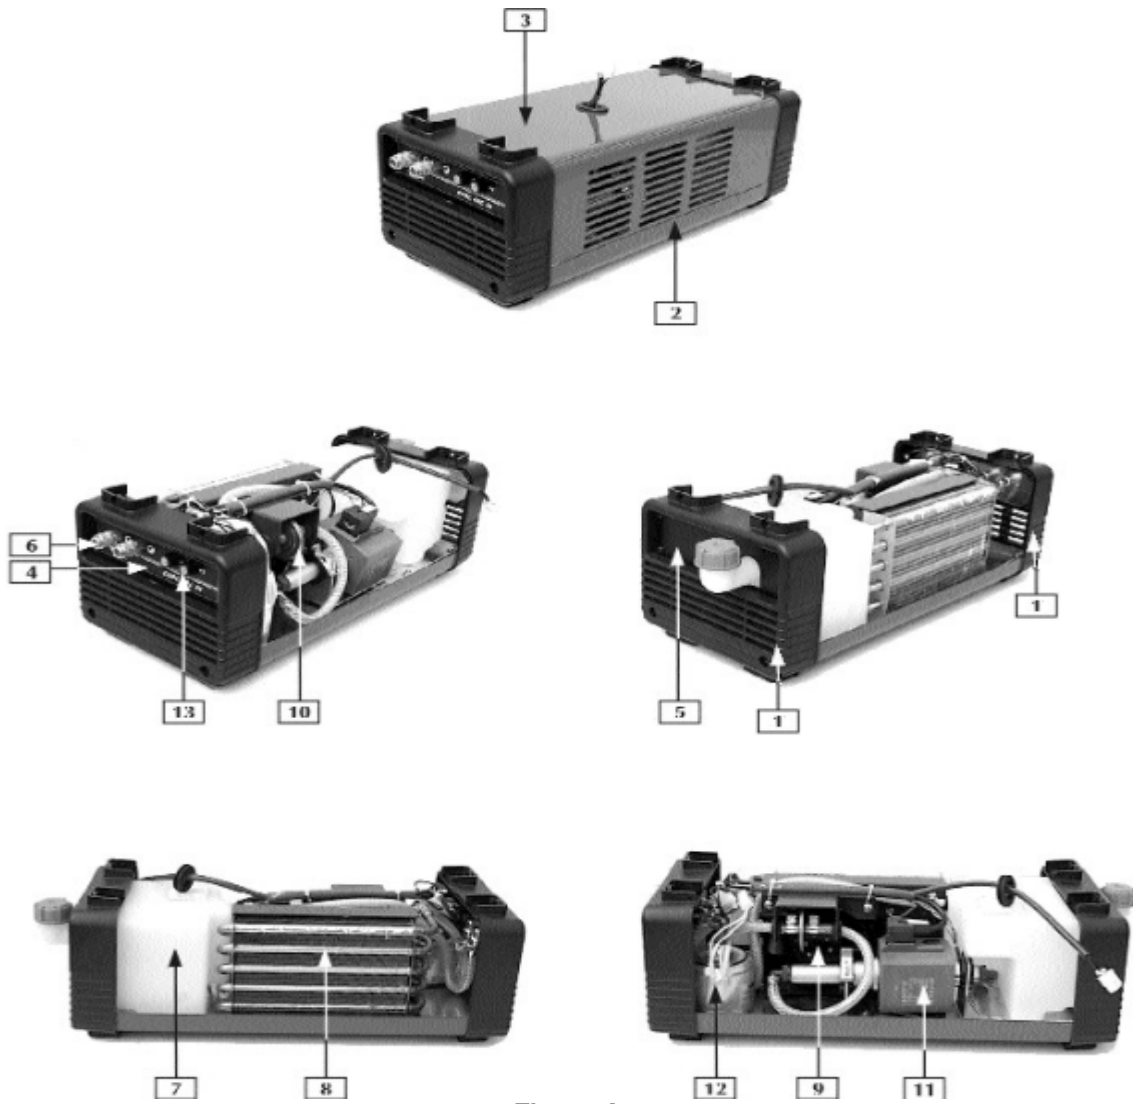

CODE 52064

ASSEMBLY PAGE NAME		Machine Assembly	Miscellaneous items
CODE NO.:	FIGURE NO.:	A	-
52064	COOLARC 20	1	1

Figure A: Machine Assembly

Item	Description	Part Number	QTY	1
1	FRONT/REAR PANEL (PLASTIC)	S51990-1	2	X
2	BASE	S51990-2	1	X
3	WRAPAROUND	S51990-3	1	X
4	FRONT NAMEPLATE	S51990-4	1	X
5	REAR NAMEPLATE	S51990-5	1	X
6	QUICK CONNECTOR (H2O)	S51990-6	2	X
7	TANK (PLASTIC)	S51990-7	1	X
8	COOLER	S51990-8	1	X
9	FAN	S51990-9	1	X
10	DAMPING DEVICE	S51990-10	1	X
11	PUMP	S51990-11	1	X
12	TRANSFORMER	S51990-12	1	X
13	FUSE HOLDER	S51990-13	2	X

Miscellaneous Items (not showed in figure A)

Item	Description	Part Number	QTY	1
	F1 PUMP FUSE	S51990-26	1	X
	F2 FAN FUSE	S51990-27	1	X

Figure A